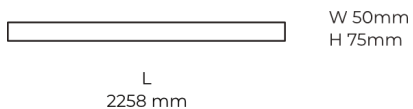

Technical datasheet

LINESUR-2258-XL-940-2-BL

Product description

LINE Surface is an elegant linear LED luminaire with high-quality LED source with 50,000 hours lifetime and PMMA diffuser for uniform light. Available in 5 sizes (572-2820mm), color temperatures 3000K/4000K with CRI 80+/90+. DALI control option available. Ideal for offices and commercial spaces. 5-year warranty.

LED 220-240 V IP20   CCT CRI
 50-60Hz 4000 k 90+

Product technical data

Mains voltage	220 - 240V AC, 50/60Hz	Ripple	1 %
Connection method	Plug-in terminal	DALI address	1
Dimming type	DALI	Standby power	0.50 W
IP rating	20	Inrush current	53 A
Protection class	I	Optical system	Diffuser
Ambient temperature	0 to +25 °C	Optical part material	PMMA
Light source	LED	Housing material	Aluminium
Colour temperature	4000k	Surface finish	Powder coated
Color rendering index	90	Width	50.00 cm
Rated luminous flux	6,266 lm	Height	70.00 cm
Connected load	79.15 W	Length	2,258.00 cm
Luminous efficacy	79.2lm/W	Weight	5.50 kg
		Service lifetime (L80 B10)	50 000 h
		Warranty	5 years

Dimensions

Light distribution