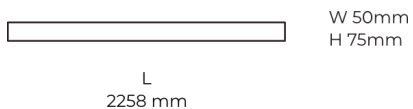

Technical datasheet

LINESUR-2258-XL-930-2-BL

Product description

LINE Surface is an elegant linear LED luminaire with high-quality LED source with 50,000 hours lifetime and PMMA diffuser for uniform light. Available in 5 sizes (572-2820mm), color temperatures 3000K/4000K with CRI 80+/90+. DALI control option available. Ideal for offices and commercial spaces. 5-year warranty.

LED 220-240 V IP20   CCT CRI
 50-60Hz 3000 k 90+

Product technical data

Mains voltage	220 - 240V AC, 50/60Hz
Connection method	Plug-in terminal
Dimming type	DALI
IP rating	20
Protection class	I
Ambient temperature	0 to +25 °C
Light source	LED
Colour temperature	3000k
Color rendering index	90
Rated luminous flux	5,861 lm
Connected load	79,15 W
Luminous efficacy	74,1 lm/W

Ripple	1 %
DALI address	1
Standby power	0.50 W
Inrush current	53 A
Optical system	Diffuser
Optical part material	PMMA
Housing material	Aluminium
Surface finish	Powder coated
Width	50,00 cm
Height	70,00 cm
Length	2,258,00 cm
Weight	5,50 kg
Service lifetime (L80 B10)	50 000 h
Warranty	5 years

Dimensions

Light distribution