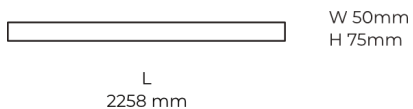

Technical datasheet

LINESUR-2258-XL-840-2-BL

Product description

LINE Surface is an elegant linear LED luminaire with high-quality LED source with 50,000 hours lifetime and PMMA diffuser for uniform light. Available in 5 sizes (572-2820mm), color temperatures 3000K/4000K with CRI 80+/90+. DALI control option available. Ideal for offices and commercial spaces. 5-year warranty.

LED 220-240 V 50-60 Hz **IP20**  **CE** **CCT 4000 k** **CRI 80+**

Product technical data

Mains voltage	220 - 240V AC, 50/60Hz	Ripple	1 %
Connection method	Plug-in terminal	DALI address	1
Dimming type	DALI	Standby power	0.50 W
IP rating	20	Inrush current	53 A
Protection class	I	Optical system	Diffuser
Ambient temperature	0 to +25 °C	Optical part material	PMMA
Light source	LED	Housing material	Aluminium
Colour temperature	4000k	Surface finish	Powder coated
Color rendering index	80	Width	50.00 cm
Rated luminous flux	7,275 lm	Height	70.00 cm
Connected load	75.89 W	Length	2,258.00 cm
Luminous efficacy	95.9 lm/W	Weight	5.50 kg
		Service lifetime (L80 B10)	50 000 h
		Warranty	5 years

Dimensions

Light distribution