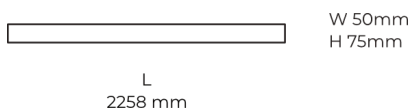

Technical datasheet

LINESUR-2258-XL-930-1-WH

Product description

LINE Surface is an elegant linear LED luminaire with high-quality LED source with 50,000 hours lifetime and PMMA diffuser for uniform light. Available in 5 sizes (572-2820mm), color temperatures 3000K/4000K with CRI 80+/90+. DALI control option available. Ideal for offices and commercial spaces. 5-year warranty.

LED 220-240 V 50-60 Hz
 IP20

CE
CCT 3000 k
CRI 90+

Product technical data

Mains voltage	220 - 240V AC, 50/60Hz	Ripple	2 %
Connection method	Plug-in terminal	Inrush current	18 A
Dimming type	Non-dimmable	Inrush time	44 μ s
IP rating	20	Optical system	Diffuser
Protection class	I	Optical part material	PMMA
Ambient temperature	0 to +25 °C	Housing material	Aluminium
Light source	LED	Surface finish	Powder coated
Colour temperature	3000k	Width	50.00 cm
Color rendering index	90	Height	70.00 cm
Rated luminous flux	5,861 lm	Length	2,258.00 cm
Connected load	79.08 W	Weight	5.50 kg
Luminous efficacy	74.1 lm/W	Service lifetime (L80 B10)	50 000 h
		Warranty	5 years

Dimensions

Light distribution