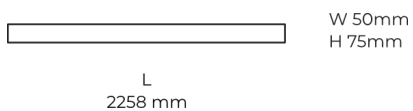

### Product description

LINE Surface is an elegant linear LED luminaire with high-quality LED source with 50,000 hours lifetime and PMMA diffuser for uniform light. Available in 5 sizes (572-2820mm), color temperatures 3000K/4000K with CRI 80+/90+. DALI control option available. Ideal for offices and commercial spaces. 5-year warranty.

### Product technical data

Mains voltage	220 - 240V AC, 50/60Hz	Ripple	2 %
Connection method	Plug-in terminal	Inrush current	18 A
Dimming type	Non-dimmable	Inrush time	44 μs
IP rating	20	Optical system	Diffuser
Protection class	I	Optical part material	PMMA
Ambient temperature	0 to +25 °C	Housing material	Aluminium
Light source	LED	Surface finish	Powder coated
Colour temperature	3000k	Width	50.00 cm
Color rendering index	90	Height	70.00 cm
Rated luminous flux	5,861 lm	Length	2,258.00 cm
Connected load	79.08 W	Weight	5.50 kg
Luminous efficacy	74.1 lm/W	Service lifetime (L80 B10)	50 000 h
		Warranty	5 years

### Dimensions