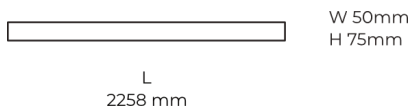

Dimensions