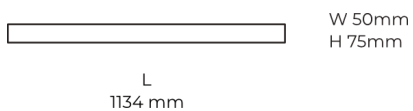

Technical datasheet

LINESUR-1134-XL-930-1-WH

Product description

LINE Surface is an elegant linear LED luminaire with high-quality LED source with 50,000 hours lifetime and PMMA diffuser for uniform light. Available in 5 sizes (572-2820mm), color temperatures 3000K/4000K with CRI 80+/90+. DALI control option available. Ideal for offices and commercial spaces. 5-year warranty.

LED 220-240 V 50-60 Hz
 IP20

CCT 3000 k
CRI 90+

Product technical data

Mains voltage	220 - 240V AC, 50/60Hz	Ripple	1 %
Connection method	Plug-in terminal	Inrush current	17 A
Dimming type	Non-dimmable	Inrush time	162 µs
IP rating	20	Optical system	Diffuser
Protection class	I	Optical part material	PMMA
Ambient temperature	0 to +25 °C	Housing material	Aluminium
Light source	LED	Surface finish	Powder coated
Colour temperature	3000k	Width	50.00 cm
Color rendering index	90	Height	70.00 cm
Rated luminous flux	2,931 lm	Length	1,134.00 cm
Connected load	38.36 W	Weight	2.80 kg
Luminous efficacy	76.4 lm/W	Service lifetime (L80 B10)	50 000 h
		Warranty	5 years

Dimensions

Light distribution