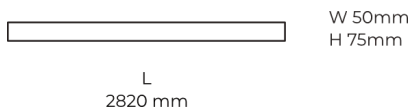

Technical datasheet

LINESUR-2820-L-830-2-WH

Product description

LINE Surface is an elegant linear LED luminaire with high-quality LED source with 50,000 hours lifetime and PMMA diffuser for uniform light. Available in 5 sizes (572-2820mm), color temperatures 3000K/4000K with CRI 80+/90+. DALI control option available. Ideal for offices and commercial spaces. 5-year warranty.

LED 220-240 V 50-60 Hz
 IP20

CCT 3000 k
CRI 80+

Product technical data

Mains voltage	220 - 240V AC, 50/60Hz	Ripple	1 %
Connection method	Plug-in terminal	DALI address	1
Dimming type	DALI	Standby power	0.50 W
IP rating	20	Inrush current	53 A
Protection class	I	Optical system	Diffuser
Ambient temperature	0 to +25 °C	Optical part material	PMMA
Light source	LED	Housing material	Aluminium
Colour temperature	3000k	Surface finish	Powder coated
Color rendering index	80	Width	50.00 cm
Rated luminous flux	7,034 lm	Height	70.00 cm
Connected load	75.07 W	Length	2,820.00 cm
Luminous efficacy	93.7 lm/W	Weight	6.80 kg
		Service lifetime (L80 B10)	50 000 h
		Warranty	5 years

Dimensions

Light distribution