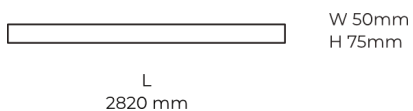

Technical datasheet

LINESUR-2820-L-940-2-BL

ARLI

Product description

LINE Surface is an elegant linear LED luminaire with high-quality LED source with 50,000 hours lifetime and PMMA diffuser for uniform light. Available in 5 sizes (572-2820mm), color temperatures 3000K/4000K with CRI 80+/90+. DALI control option available. Ideal for offices and commercial spaces. 5-year warranty.

LED 220-240 V 50-60 Hz IP20   CCT 4000 k CRI 90+

Product technical data

Mains voltage	220 - 240V AC, 50/60Hz	Ripple	1 %
Connection method	Plug-in terminal	DALI address	1
Dimming type	DALI	Standby power	0.50 W
IP rating	20	Inrush current	53 A
Protection class	I	Optical system	Diffuser
Ambient temperature	0 to +25 °C	Optical part material	PMMA
Light source	LED	Housing material	Aluminium
Colour temperature	4000k	Surface finish	Powder coated
Color rendering index	90	Width	50.00 cm
Rated luminous flux	6,377 lm	Height	70.00 cm
Connected load	76.91 W	Length	2,820.00 cm
Luminous efficacy	82.9 lm/W	Weight	6.80 kg
		Service lifetime (L80 B10)	50 000 h
		Warranty	5 years

Dimensions

Light distribution