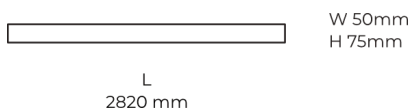

Technical datasheet

LINESUR-2820-L-930-1-BL

Product description

LINE Surface is an elegant linear LED luminaire with high-quality LED source with 50,000 hours lifetime and PMMA diffuser for uniform light. Available in 5 sizes (572-2820mm), color temperatures 3000K/4000K with CRI 80+/90+. DALI control option available. Ideal for offices and commercial spaces. 5-year warranty.

LED 220-240 V 50-60 Hz IP20   CCT 3000 k CRI 90+

Product technical data

Mains voltage	220 - 240V AC, 50/60Hz	Ripple	2 %
Connection method	Plug-in terminal	Inrush current	18 A
Dimming type	Non-dimmable	Inrush time	44 μ s
IP rating	20	Optical system	Diffuser
Protection class	I	Optical part material	PMMA
Ambient temperature	0 to +25 °C	Housing material	Aluminium
Light source	LED	Surface finish	Powder coated
Colour temperature	3000k	Width	50.00 cm
Color rendering index	90	Height	70.00 cm
Rated luminous flux	5,964 lm	Length	2,820.00 cm
Connected load	76.77 W	Weight	6.80 kg
Luminous efficacy	77.7 lm/W	Service lifetime (L80 B10)	50 000 h
		Warranty	5 years

Dimensions

Light distribution