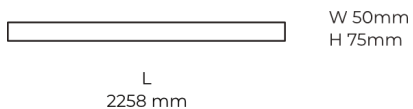

### Product description

LINE Surface is an elegant linear LED luminaire with high-quality LED source with 50,000 hours lifetime and PMMA diffuser for uniform light. Available in 5 sizes (572-2820mm), color temperatures 3000K/4000K with CRI 80+/90+. DALI control option available. Ideal for offices and commercial spaces. 5-year warranty.

### Product technical data

Mains voltage	220 - 240V AC, 50/60Hz	Ripple	1 %
Connection method	Plug-in terminal	DALI address	1
Dimming type	DALI	Standby power	0.50 W
IP rating	20	Inrush current	53 A
Protection class	I	Optical system	Diffuser
Ambient temperature	0 to +25 °C	Optical part material	PMMA
Light source	LED	Housing material	Aluminium
Colour temperature	4000k	Surface finish	Powder coated
Color rendering index	90	Width	50.00 cm
Rated luminous flux	5,101 lm	Height	70.00 cm
Connected load	61.06 W	Length	2,258.00 cm
Luminous efficacy	83.5 lm/W	Weight	5.50 kg
		Service lifetime (L80 B10)	50 000 h
		Warranty	5 years