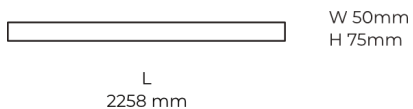

Technical datasheet

LINESUR-2258-L-940-2-WH

Product description

LINE Surface is an elegant linear LED luminaire with high-quality LED source with 50,000 hours lifetime and PMMA diffuser for uniform light. Available in 5 sizes (572-2820mm), color temperatures 3000K/4000K with CRI 80+/90+. DALI control option available. Ideal for offices and commercial spaces. 5-year warranty.

LED 220-240 V 50-60 Hz **IP20**  **CE** **CCT 4000 k** **CRI 90+**

Product technical data

Mains voltage	220 - 240V AC, 50/60Hz	Ripple	1 %
Connection method	Plug-in terminal	DALI address	1
Dimming type	DALI	Standby power	0.50 W
IP rating	20	Inrush current	53 A
Protection class	I	Optical system	Diffuser
Ambient temperature	0 to +25 °C	Optical part material	PMMA
Light source	LED	Housing material	Aluminium
Colour temperature	4000k	Surface finish	Powder coated
Color rendering index	90	Width	50.00 cm
Rated luminous flux	5,101 lm	Height	70.00 cm
Connected load	61.06 W	Length	2,258.00 cm
Luminous efficacy	83.5 lm/W	Weight	5.50 kg
		Service lifetime (L80 B10)	50 000 h
		Warranty	5 years

Dimensions

Light distribution