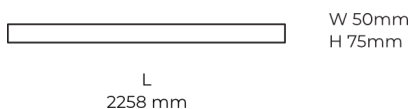

Technical datasheet

LINESUR-2258-L-930-1-WH

Product description

LINE Surface is an elegant linear LED luminaire with high-quality LED source with 50,000 hours lifetime and PMMA diffuser for uniform light. Available in 5 sizes (572-2820mm), color temperatures 3000K/4000K with CRI 80+/90+. DALI control option available. Ideal for offices and commercial spaces. 5-year warranty.

LED 220-240 V 50-60 Hz
 IP20

CCT 3000 k
CRI 90+

Product technical data

Mains voltage	220 - 240V AC, 50/60Hz	Ripple	2 %
Connection method	Plug-in terminal	Inrush current	18 A
Dimming type	Non-dimmable	Inrush time	44 μs
IP rating	20	Optical system	Diffuser
Protection class	I	Optical part material	PMMA
Ambient temperature	0 to +25 °C	Housing material	Aluminium
Light source	LED	Surface finish	Powder coated
Colour temperature	3000k	Width	50.00 cm
Color rendering index	90	Height	70.00 cm
Rated luminous flux	4,771 lm	Length	2,258.00 cm
Connected load	61.53 W	Weight	5.50 kg
Luminous efficacy	77.5 lm/W	Service lifetime (L80 B10)	50 000 h
		Warranty	5 years

Dimensions

Light distribution