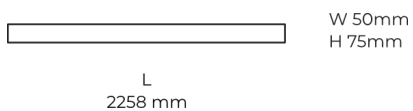

Technical datasheet

LINESUR-2258-L-830-1-WH

Product description

LINE Surface is an elegant linear LED luminaire with high-quality LED source with 50,000 hours lifetime and PMMA diffuser for uniform light. Available in 5 sizes (572-2820mm), color temperatures 3000K/4000K with CRI 80+/90+. DALI control option available. Ideal for offices and commercial spaces. 5-year warranty.

LED 220-240 V 50-60 Hz
 IP20
 
 CE
 CCT 3000 k
 CRI 80+

Product technical data

Mains voltage	220 - 240V AC, 50/60Hz	Ripple	2 %
Connection method	Plug-in terminal	Inrush current	18 A
Dimming type	Non-dimmable	Inrush time	44 μs
IP rating	20	Optical system	Diffuser
Protection class	I	Optical part material	PMMA
Ambient temperature	0 to +25 °C	Housing material	Aluminium
Light source	LED	Surface finish	Powder coated
Colour temperature	3000k	Width	50.00 cm
Color rendering index	80	Height	70.00 cm
Rated luminous flux	5,627 lm	Length	2,258.00 cm
Connected load	60.01 W	Weight	5.50 kg
Luminous efficacy	93.8 lm/W	Service lifetime (L80 B10)	50 000 h
		Warranty	5 years

Dimensions

Light distribution