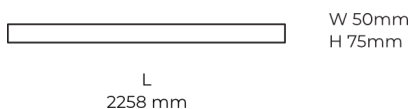

Technical datasheet

LINESUR-2258-L-930-1-BL

Product description

LINE Surface is an elegant linear LED luminaire with high-quality LED source with 50,000 hours lifetime and PMMA diffuser for uniform light. Available in 5 sizes (572-2820mm), color temperatures 3000K/4000K with CRI 80+/90+. DALI control option available. Ideal for offices and commercial spaces. 5-year warranty.

LED 220-240 V 50-60 Hz IP20   CCT 3000 k CRI 90+

Product technical data

Mains voltage	220 - 240V AC, 50/60Hz
Connection method	Plug-in terminal
Dimming type	Non-dimmable
IP rating	20
Protection class	I
Ambient temperature	0 to +25 °C
Light source	LED
Colour temperature	3000k
Color rendering index	90
Rated luminous flux	4,771 lm
Connected load	61.53 W
Luminous efficacy	77.5 lm/W

Ripple	2 %
Inrush current	18 A
Inrush time	44 µs
Optical system	Diffuser
Optical part material	PMMA
Housing material	Aluminium
Surface finish	Powder coated
Width	50.00 cm
Height	70.00 cm
Length	2,258.00 cm
Weight	5.50 kg
Service lifetime (L80 B10)	50 000 h
Warranty	5 years

Dimensions

Light distribution