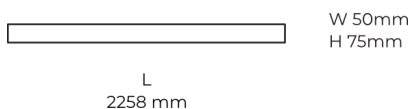

Technical datasheet

LINESUR-2258-L-840-1-BL

Product description

LINE Surface is an elegant linear LED luminaire with high-quality LED source with 50,000 hours lifetime and PMMA diffuser for uniform light. Available in 5 sizes (572-2820mm), color temperatures 3000K/4000K with CRI 80+/90+. DALI control option available. Ideal for offices and commercial spaces. 5-year warranty.

LED 220-240 V 50-60 Hz IP20   CCT 4000 k CRI 80+

Product technical data

Mains voltage	220 - 240V AC, 50/60Hz	Ripple	2 %
Connection method	Plug-in terminal	Inrush current	18 A
Dimming type	Non-dimmable	Inrush time	44 μ s
IP rating	20	Optical system	Diffuser
Protection class	I	Optical part material	PMMA
Ambient temperature	0 to +25 °C	Housing material	Aluminium
Light source	LED	Surface finish	Powder coated
Colour temperature	4000k	Width	50.00 cm
Color rendering index	80	Height	70.00 cm
Rated luminous flux	5,912 lm	Length	2,258.00 cm
Connected load	60.01 W	Weight	5.50 kg
Luminous efficacy	98.5 lm/W	Service lifetime (L80 B10)	50 000 h
		Warranty	5 years

Dimensions

Light distribution