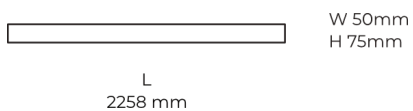

Technical datasheet

LINESUR-2258-L-830-1-BL

ARLI

Product description

LINE Surface is an elegant linear LED luminaire with high-quality LED source with 50,000 hours lifetime and PMMA diffuser for uniform light. Available in 5 sizes (572-2820mm), color temperatures 3000K/4000K with CRI 80+/90+. DALI control option available. Ideal for offices and commercial spaces. 5-year warranty.

LED 220-240 V 50-60 Hz IP20   CCT 3000 k CRI 80+

Product technical data

Mains voltage	220 - 240V AC, 50/60Hz	Ripple	2 %
Connection method	Plug-in terminal	Inrush current	18 A
Dimming type	Non-dimmable	Inrush time	44 μ s
IP rating	20	Optical system	Diffuser
Protection class	I	Optical part material	PMMA
Ambient temperature	0 to +25 °C	Housing material	Aluminium
Light source	LED	Surface finish	Powder coated
Colour temperature	3000k	Width	50.00 cm
Color rendering index	80	Height	70.00 cm
Rated luminous flux	5,627 lm	Length	2,258.00 cm
Connected load	60.01 W	Weight	5.50 kg
Luminous efficacy	93.8 lm/W	Service lifetime (L80 B10)	50 000 h
		Warranty	5 years

Dimensions

Light distribution