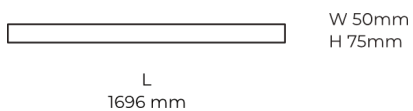

Technical datasheet

LINESUR-1696-L-830-1-WH

Product description

LINE Surface is an elegant linear LED luminaire with high-quality LED source with 50,000 hours lifetime and PMMA diffuser for uniform light. Available in 5 sizes (572-2820mm), color temperatures 3000K/4000K with CRI 80+/90+. DALI control option available. Ideal for offices and commercial spaces. 5-year warranty.

LED 220-240 V 50-60 Hz **IP20**  **CE** **CCT 3000 k** **CRI 80+**

Product technical data

Mains voltage	220 - 240V AC, 50/60Hz	Ripple	1 %
Connection method	Plug-in terminal	Inrush current	37 A
Dimming type	Non-dimmable	Inrush time	188 µs
IP rating	20	Optical system	Diffuser
Protection class	I	Optical part material	PMMA
Ambient temperature	0 to +25 °C	Housing material	Aluminium
Light source	LED	Surface finish	Powder coated
Colour temperature	3000k	Width	50.00 cm
Color rendering index	80	Height	70.00 cm
Rated luminous flux	4,220 lm	Length	1,696.00 cm
Connected load	43.43 W	Weight	4.00 kg
Luminous efficacy	97.2 lm/W	Service lifetime (L80 B10)	50 000 h
		Warranty	5 years

Dimensions

Light distribution