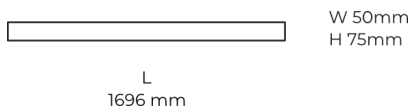

Technical datasheet

LINESUR-1696-L-930-1-BL

Product description

LINE Surface is an elegant linear LED luminaire with high-quality LED source with 50,000 hours lifetime and PMMA diffuser for uniform light. Available in 5 sizes (572-2820mm), color temperatures 3000K/4000K with CRI 80+/90+. DALI control option available. Ideal for offices and commercial spaces. 5-year warranty.

LED 220-240 V 50-60 Hz
 IP20
 
 CE
 CCT 3000 k
 CRI 90+

Product technical data

Mains voltage	220 - 240V AC, 50/60Hz	Ripple	1 %
Connection method	Plug-in terminal	Inrush current	37 A
Dimming type	Non-dimmable	Inrush time	188 μs
IP rating	20	Optical system	Diffuser
Protection class	I	Optical part material	PMMA
Ambient temperature	0 to +25 °C	Housing material	Aluminium
Light source	LED	Surface finish	Powder coated
Colour temperature	3000k	Width	50.00 cm
Color rendering index	90	Height	70.00 cm
Rated luminous flux	3,578 lm	Length	1,696.00 cm
Connected load	44.54 W	Weight	4.00 kg
Luminous efficacy	80.3 lm/W	Service lifetime (L80 B10)	50 000 h
		Warranty	5 years

Dimensions

Light distribution