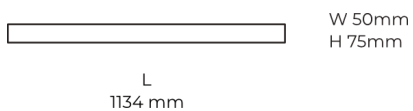

Technical datasheet

LINESUR-1134-L-930-1-BL

Product description

LINE Surface is an elegant linear LED luminaire with high-quality LED source with 50,000 hours lifetime and PMMA diffuser for uniform light. Available in 5 sizes (572-2820mm), color temperatures 3000K/4000K with CRI 80+/90+. DALI control option available. Ideal for offices and commercial spaces. 5-year warranty.

LED 220-240 V 50-60 Hz
 IP20

CCT 3000 k
CRI 90+

Product technical data

Mains voltage	220 - 240V AC, 50/60Hz	Ripple	1 %
Connection method	Plug-in terminal	Inrush current	17 A
Dimming type	Non-dimmable	Inrush time	162 μs
IP rating	20	Optical system	Diffuser
Protection class	I	Optical part material	PMMA
Ambient temperature	0 to +25 °C	Housing material	Aluminium
Light source	LED	Surface finish	Powder coated
Colour temperature	3000k	Width	50.00 cm
Color rendering index	90	Height	70.00 cm
Rated luminous flux	2,385 lm	Length	1,134.00 cm
Connected load	29.99 W	Weight	2.80 kg
Luminous efficacy	79.5 lm/W	Service lifetime (L80 B10)	50 000 h
		Warranty	5 years

Dimensions

Light distribution