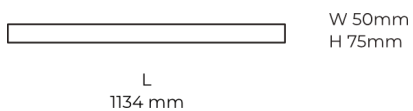

Technical datasheet

LINESUR-1134-L-830-1-BL

Product description

LINE Surface is an elegant linear LED luminaire with high-quality LED source with 50,000 hours lifetime and PMMA diffuser for uniform light. Available in 5 sizes (572-2820mm), color temperatures 3000K/4000K with CRI 80+/90+. DALI control option available. Ideal for offices and commercial spaces. 5-year warranty.

LED 220-240 V 50-60 Hz IP20   CCT 3000 k CRI 80+

Product technical data

Mains voltage	220 - 240V AC, 50/60Hz	Ripple	1 %
Connection method	Plug-in terminal	Inrush current	17 A
Dimming type	Non-dimmable	Inrush time	162 µs
IP rating	20	Optical system	Diffuser
Protection class	I	Optical part material	PMMA
Ambient temperature	0 to +25 °C	Housing material	Aluminium
Light source	LED	Surface finish	Powder coated
Colour temperature	3000k	Width	50.00 cm
Color rendering index	80	Height	70.00 cm
Rated luminous flux	2,814 lm	Length	1,134.00 cm
Connected load	29.23 W	Weight	2.80 kg
Luminous efficacy	96.3 lm/W	Service lifetime (L80 B10)	50 000 h
		Warranty	5 years

Dimensions

Light distribution