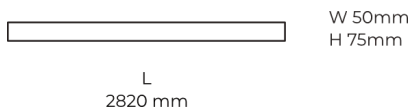

Technical datasheet

LINESUR-2820-M-940-2-WH

Product description

LINE Surface is an elegant linear LED luminaire with high-quality LED source with 50,000 hours lifetime and PMMA diffuser for uniform light. Available in 5 sizes (572-2820mm), color temperatures 3000K/4000K with CRI 80+/90+. DALI control option available. Ideal for offices and commercial spaces. 5-year warranty.

LED 220-240 V 50-60 Hz
 IP20

CCT 4000 k
CRI 90+

Product technical data

Mains voltage	220 - 240V AC, 50/60Hz	Ripple	1 %
Connection method	Plug-in terminal	DALI address	1
Dimming type	DALI	Standby power	0.50 W
IP rating	20	Inrush current	53 A
Protection class	I	Optical system	Diffuser
Ambient temperature	0 to +25 °C	Optical part material	PMMA
Light source	LED	Housing material	Aluminium
Colour temperature	4000k	Surface finish	Powder coated
Color rendering index	90	Width	50.00 cm
Rated luminous flux	4,881 lm	Height	70.00 cm
Connected load	56.04 W	Length	2,820.00 cm
Luminous efficacy	87.1 lm/W	Weight	6.80 kg
		Service lifetime (L80 B10)	50 000 h
		Warranty	5 years

Dimensions

Light distribution