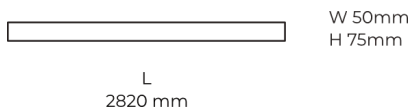

Technical datasheet

LINESUR-2820-M-840-2-WH

Product description

LINE Surface is an elegant linear LED luminaire with high-quality LED source with 50,000 hours lifetime and PMMA diffuser for uniform light. Available in 5 sizes (572-2820mm), color temperatures 3000K/4000K with CRI 80+/90+. DALI control option available. Ideal for offices and commercial spaces. 5-year warranty.

LED 220-240 V 50-60 Hz
 IP20

CCT 4000 k
CRI 80+

Product technical data

Mains voltage	220 - 240V AC, 50/60Hz	Ripple	1 %
Connection method	Plug-in terminal	DALI address	1
Dimming type	DALI	Standby power	0.50 W
IP rating	20	Inrush current	53 A
Protection class	I	Optical system	Diffuser
Ambient temperature	0 to +25 °C	Optical part material	PMMA
Light source	LED	Housing material	Aluminium
Colour temperature	4000k	Surface finish	Powder coated
Color rendering index	80	Width	50.00 cm
Rated luminous flux	5,626 lm	Height	70.00 cm
Connected load	55.04 W	Length	2,820.00 cm
Luminous efficacy	102.2 lm/W	Weight	6.80 kg
		Service lifetime (L80 B10)	50 000 h
		Warranty	5 years

Dimensions

Light distribution