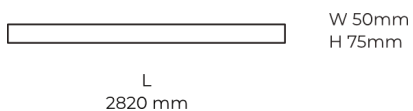

Technical datasheet

LINESUR-2820-M-830-2-BL

Product description

LINE Surface is an elegant linear LED luminaire with high-quality LED source with 50,000 hours lifetime and PMMA diffuser for uniform light. Available in 5 sizes (572-2820mm), color temperatures 3000K/4000K with CRI 80+/90+. DALI control option available. Ideal for offices and commercial spaces. 5-year warranty.

LED 220-240 V 50-60 Hz
 IP20

CCT 3000 k
CRI 80+

Product technical data

Mains voltage	220 - 240V AC, 50/60Hz	Ripple	1 %
Connection method	Plug-in terminal	DALI address	1
Dimming type	DALI	Standby power	0.50 W
IP rating	20	Inrush current	53 A
Protection class	I	Optical system	Diffuser
Ambient temperature	0 to +25 °C	Optical part material	PMMA
Light source	LED	Housing material	Aluminium
Colour temperature	3000k	Surface finish	Powder coated
Color rendering index	80	Width	50.00 cm
Rated luminous flux	5,358 lm	Height	70.00 cm
Connected load	55.04 W	Length	2,820.00 cm
Luminous efficacy	97.3lm/W	Weight	6.80 kg
		Service lifetime (L80 B10)	50 000 h
		Warranty	5 years

Dimensions

Light distribution