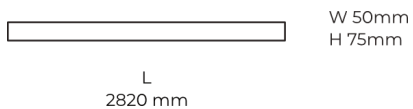

Technical datasheet

LINESUR-2820-M-930-1-WH

Product description

LINE Surface is an elegant linear LED luminaire with high-quality LED source with 50,000 hours lifetime and PMMA diffuser for uniform light. Available in 5 sizes (572-2820mm), color temperatures 3000K/4000K with CRI 80+/90+. DALI control option available. Ideal for offices and commercial spaces. 5-year warranty.

LED 220-240 V 50-60 Hz
 IP20

CCT 3000 k
CRI 90+

Product technical data

Mains voltage	220 - 240V AC, 50/60Hz	Ripple	2 %
Connection method	Plug-in terminal	Inrush current	18 A
Dimming type	Non-dimmable	Inrush time	44 μ s
IP rating	20	Optical system	Diffuser
Protection class	I	Optical part material	PMMA
Ambient temperature	0 to +25 °C	Housing material	Aluminium
Light source	LED	Surface finish	Powder coated
Colour temperature	3000k	Width	50.00 cm
Color rendering index	90	Height	70.00 cm
Rated luminous flux	4,565 lm	Length	2,820.00 cm
Connected load	56.48 W	Weight	6.80 kg
Luminous efficacy	80.8 lm/W	Service lifetime (L80 B10)	50 000 h
		Warranty	5 years

Dimensions

Light distribution