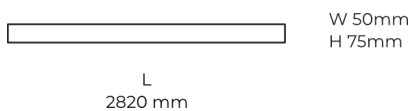

Technical datasheet

LINESUR-2820-M-840-1-WH

Product description

LINE Surface is an elegant linear LED luminaire with high-quality LED source with 50,000 hours lifetime and PMMA diffuser for uniform light. Available in 5 sizes (572-2820mm), color temperatures 3000K/4000K with CRI 80+/90+. DALI control option available. Ideal for offices and commercial spaces. 5-year warranty.

LED 220-240 V 50-60 Hz
 IP20

CCT 4000 k
CRI 80+

Product technical data

Mains voltage	220 - 240V AC, 50/60Hz	Ripple	2 %
Connection method	Plug-in terminal	Inrush current	18 A
Dimming type	Non-dimmable	Inrush time	44 μ s
IP rating	20	Optical system	Diffuser
Protection class	I	Optical part material	PMMA
Ambient temperature	0 to +25 °C	Housing material	Aluminium
Light source	LED	Surface finish	Powder coated
Colour temperature	4000k	Width	50.00 cm
Color rendering index	80	Height	70.00 cm
Rated luminous flux	5,626 lm	Length	2,820.00 cm
Connected load	55.38 W	Weight	6.80 kg
Luminous efficacy	101.6 lm/W	Service lifetime (L80 B10)	50 000 h
		Warranty	5 years

Dimensions

Light distribution