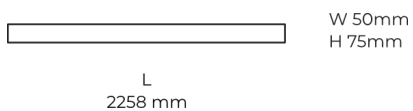

Technical datasheet

LINESUR-2258-M-830-1-WH

Product description

LINE Surface is an elegant linear LED luminaire with high-quality LED source with 50,000 hours lifetime and PMMA diffuser for uniform light. Available in 5 sizes (572-2820mm), color temperatures 3000K/4000K with CRI 80+/90+. DALI control option available. Ideal for offices and commercial spaces. 5-year warranty.

LED 220-240 V 50-60 Hz **IP20**  **CE** **CCT 3000 k** **CRI 80+**

Product technical data

Mains voltage	220 - 240V AC, 50/60Hz	Ripple	1 %
Connection method	Plug-in terminal	Inrush current	37 A
Dimming type	Non-dimmable	Inrush time	188 μs
IP rating	20	Optical system	Diffuser
Protection class	I	Optical part material	PMMA
Ambient temperature	0 to +25 °C	Housing material	Aluminium
Light source	LED	Surface finish	Powder coated
Colour temperature	3000k	Width	50.00 cm
Color rendering index	80	Height	70.00 cm
Rated luminous flux	4,286 lm	Length	2,258.00 cm
Connected load	42.83 W	Weight	5.50 kg
Luminous efficacy	100.1 lm/W	Service lifetime (L80 B10)	50 000 h
		Warranty	5 years

Dimensions

Light distribution