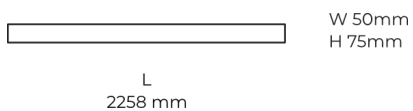

Technical datasheet

LINESUR-2258-M-840-1-BL

Product description

LINE Surface is an elegant linear LED luminaire with high-quality LED source with 50,000 hours lifetime and PMMA diffuser for uniform light. Available in 5 sizes (572-2820mm), color temperatures 3000K/4000K with CRI 80+/90+. DALI control option available. Ideal for offices and commercial spaces. 5-year warranty.

LED 220-240 V 50-60Hz IP20   CCT 4000 k CRI 80+

Product technical data

Mains voltage	220 - 240V AC, 50/60Hz	Ripple	1 %
Connection method	Plug-in terminal	Inrush current	37 A
Dimming type	Non-dimmable	Inrush time	188 μ s
IP rating	20	Optical system	Diffuser
Protection class	I	Optical part material	PMMA
Ambient temperature	0 to +25 °C	Housing material	Aluminium
Light source	LED	Surface finish	Powder coated
Colour temperature	4000k	Width	50.00 cm
Color rendering index	80	Height	70.00 cm
Rated luminous flux	4,501 lm	Length	2,258.00 cm
Connected load	42.83 W	Weight	5.50 kg
Luminous efficacy	105.1 lm/W	Service lifetime (L80 B10)	50 000 h
		Warranty	5 years

Dimensions

Light distribution