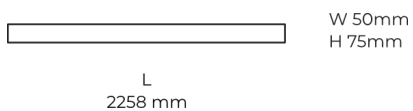

Technical datasheet

LINESUR-2258-M-830-1-BL

Product description

LINE Surface is an elegant linear LED luminaire with high-quality LED source with 50,000 hours lifetime and PMMA diffuser for uniform light. Available in 5 sizes (572-2820mm), color temperatures 3000K/4000K with CRI 80+/90+. DALI control option available. Ideal for offices and commercial spaces. 5-year warranty.

LED 220-240 V 50-60 Hz IP20   CCT 3000 k CRI 80+

Product technical data

Mains voltage	220 - 240V AC, 50/60Hz	Ripple	1 %
Connection method	Plug-in terminal	Inrush current	37 A
Dimming type	Non-dimmable	Inrush time	188 μs
IP rating	20	Optical system	Diffuser
Protection class	I	Optical part material	PMMA
Ambient temperature	0 to +25 °C	Housing material	Aluminium
Light source	LED	Surface finish	Powder coated
Colour temperature	3000k	Width	50.00 cm
Color rendering index	80	Height	70.00 cm
Rated luminous flux	4,286 lm	Length	2,258.00 cm
Connected load	42.83 W	Weight	5.50 kg
Luminous efficacy	100.1 lm/W	Service lifetime (L80 B10)	50 000 h
		Warranty	5 years

Dimensions

Light distribution