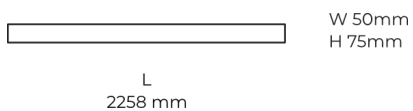

Technical datasheet

LINESUR-2258-S-940-1-WH

Product description

LINE Surface is an elegant linear LED luminaire with high-quality LED source with 50,000 hours lifetime and PMMA diffuser for uniform light. Available in 5 sizes (572-2820mm), color temperatures 3000K/4000K with CRI 80+/90+. DALI control option available. Ideal for offices and commercial spaces. 5-year warranty.

LED 220-240 V 50-60 Hz **IP20**  **CE** **CCT 4000 k** **CRI 90+**

Product technical data

Mains voltage	220 - 240V AC, 50/60Hz	Ripple	1 %
Connection method	Plug-in terminal	Inrush current	17 A
Dimming type	Non-dimmable	Inrush time	162 μs
IP rating	20	Optical system	Diffuser
Protection class	I	Optical part material	PMMA
Ambient temperature	0 to +25 °C	Housing material	Aluminium
Light source	LED	Surface finish	Powder coated
Colour temperature	4000k	Width	50.00 cm
Color rendering index	90	Height	70.00 cm
Rated luminous flux	2,656 lm	Length	2,258.00 cm
Connected load	29.06 W	Weight	5.50 kg
Luminous efficacy	91.4 lm/W	Service lifetime (L80 B10)	50 000 h
		Warranty	5 years

Dimensions

Light distribution