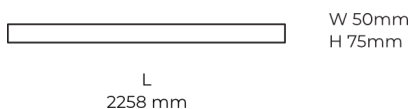

Dimensions