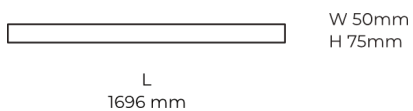

Technical datasheet

LINESUR-1696-S-930-1-WH

ARLI

Product description

LINE Surface is an elegant linear LED luminaire with high-quality LED source with 50,000 hours lifetime and PMMA diffuser for uniform light. Available in 5 sizes (572-2820mm), color temperatures 3000K/4000K with CRI 80+/90+. DALI control option available. Ideal for offices and commercial spaces. 5-year warranty.

LED 220-240 V 50-60 Hz IP20   CCT 3000 k CRI 90+

Product technical data

Mains voltage	220 - 240V AC, 50/60Hz	Ripple	1 %
Connection method	Plug-in terminal	Inrush current	18 A
Dimming type	Non-dimmable	Inrush time	154 µs
IP rating	20	Optical system	Diffuser
Protection class	I	Optical part material	PMMA
Ambient temperature	0 to +25 °C	Housing material	Aluminium
Light source	LED	Surface finish	Powder coated
Colour temperature	3000k	Width	50.00 cm
Color rendering index	90	Height	70.00 cm
Rated luminous flux	1,863 lm	Length	1,696.00 cm
Connected load	21.82 W	Weight	4.00 kg
Luminous efficacy	85.4 lm/W	Service lifetime (L80 B10)	50 000 h
		Warranty	5 years

Dimensions

Light distribution