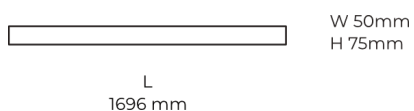

Dimensions