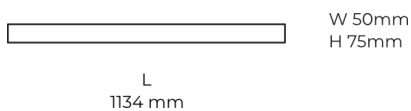

Dimensions