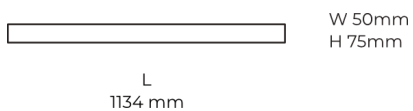

Technical datasheet

LINESUR-1134-S-940-1-WH

Product description

LINE Surface is an elegant linear LED luminaire with high-quality LED source with 50,000 hours lifetime and PMMA diffuser for uniform light. Available in 5 sizes (572-2820mm), color temperatures 3000K/4000K with CRI 80+/90+. DALI control option available. Ideal for offices and commercial spaces. 5-year warranty.

LED 220-240 V 50-60 Hz
 

Product technical data

Mains voltage	220 - 240V AC, 50/60Hz	Ripple	1 %
Connection method	Plug-in terminal	Inrush current	21 A
Dimming type	Non-dimmable	Inrush time	132 μ s
IP rating	20	Optical system	Diffuser
Protection class	I	Optical part material	PMMA
Ambient temperature	0 to +25 °C	Housing material	Aluminium
Light source	LED	Surface finish	Powder coated
Colour temperature	4000k	Width	50.00 cm
Color rendering index	90	Height	70.00 cm
Rated luminous flux	1,328 lm	Length	1,134.00 cm
Connected load	15.70 W	Weight	2.80 kg
Luminous efficacy	84.6 lm/W	Service lifetime (L80 B10)	50 000 h
		Warranty	5 years

Dimensions

Light distribution