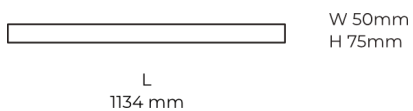

Technical datasheet

LINESUR-1134-S-830-1-WH

ARLI

Product description

LINE Surface is an elegant linear LED luminaire with high-quality LED source with 50,000 hours lifetime and PMMA diffuser for uniform light. Available in 5 sizes (572-2820mm), color temperatures 3000K/4000K with CRI 80+/90+. DALI control option available. Ideal for offices and commercial spaces. 5-year warranty.

LED 220-240 V 50-60 Hz IP20   CCT 3000 k CRI 80+

Product technical data

Mains voltage	220 - 240V AC, 50/60Hz	Ripple	1 %
Connection method	Plug-in terminal	Inrush current	21 A
Dimming type	Non-dimmable	Inrush time	132 μ s
IP rating	20	Optical system	Diffuser
Protection class	I	Optical part material	PMMA
Ambient temperature	0 to +25 °C	Housing material	Aluminium
Light source	LED	Surface finish	Powder coated
Colour temperature	3000k	Width	50.00 cm
Color rendering index	80	Height	70.00 cm
Rated luminous flux	1,436 lm	Length	1,134.00 cm
Connected load	15.33 W	Weight	2.80 kg
Luminous efficacy	93.7 lm/W	Service lifetime (L80 B10)	50 000 h
		Warranty	5 years

Dimensions

Light distribution