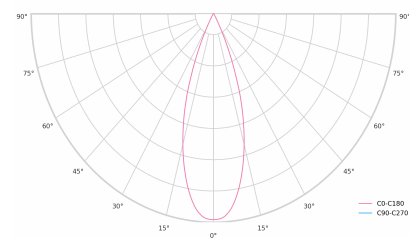

Light distribution