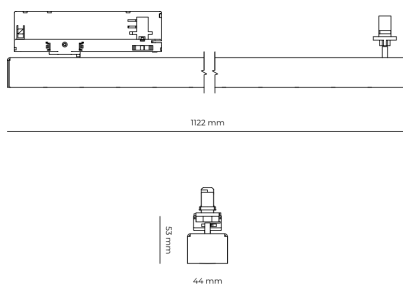

LED 220-240 V IP20    UGR < 19 CCT 5000 k CRI 80+

Product technical data

Mains voltage	220 - 240V AC, 50/60Hz
Connection method	3-phase track adapter
Dimming type	Non-dimmable
IP rating	20
Protection class	II
Ambient temperature	0 to +25 °C
Light source	LED
Colour temperature	5000k
Color rendering index	80
Rated luminous flux	4,625 lm
Connected load	42.60 W
Luminous efficacy	108.6 lm/W

Ripple	5 %
Inrush current	7 A
Inrush time	28 µs
Optical system	Lenses
Optical part material	PMMA
Housing material	Aluminium
Surface finish	Powder coated
Width	44.00 cm
Height	53.00 cm
Length	1,122.00 cm
Weight	2.80 kg
Service lifetime (L80 B10)	50 000 h
Warranty	5 years

Dimensions

Light distribution