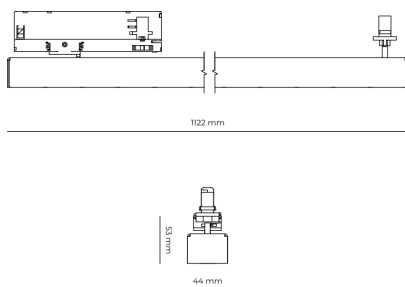

LED 220-240 V 50-60 Hz **IP20** **UGR < 19** **CCT 3000 k** **CRI 90+**

Product technical data

Mains voltage	220 - 240V AC, 50/60Hz
Connection method	3-phase track adapter
Dimming type	Non-dimmable
IP rating	20
Protection class	II
Ambient temperature	0 to +25 °C
Light source	LED
Colour temperature	3000k
Color rendering index	90
Rated luminous flux	3,011 lm
Connected load	33.28 W
Luminous efficacy	90.5 lm/W

Ripple	5 %
Inrush current	7 A
Inrush time	28 μs
Optical system	Lenses
Optical part material	PMMA
Housing material	Aluminium
Surface finish	Powder coated
Width	44.00 cm
Height	53.00 cm
Length	1,122.00 cm
Weight	2.80 kg
Service lifetime (L80 B10)	50 000 h
Warranty	5 years

Dimensions

Light distribution