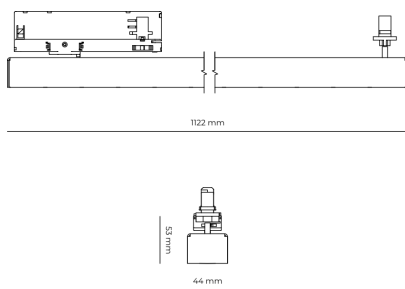

LED 220-240 V 50-60Hz **IP20** **UGR < 19** **CCT 4000 k** **CRI 90+**

Product technical data

Mains voltage	220 - 240V AC, 50/60Hz
Connection method	3-phase track adapter
Dimming type	Non-dimmable
IP rating	20
Protection class	II
Ambient temperature	0 to +25 °C
Light source	LED
Colour temperature	4000k
Color rendering index	90
Rated luminous flux	2,330 lm
Connected load	22.72 W
Luminous efficacy	102.5 lm/W

Ripple	5 %
Inrush current	7 A
Inrush time	28 μs
Optical system	Lenses
Optical part material	PMMA
Housing material	Aluminium
Surface finish	Powder coated
Width	44.00 cm
Height	53.00 cm
Length	1,122.00 cm
Weight	2.80 kg
Service lifetime (L80 B10)	50 000 h
Warranty	5 years

Dimensions

Light distribution