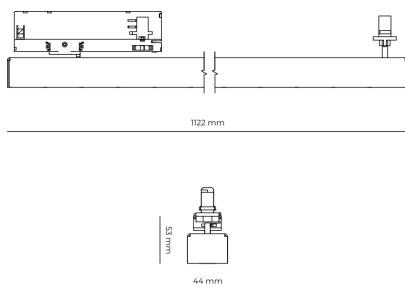

Ripple	5 %
Inrush current	7 A
Inrush time	28 µs
Optical system	Lenses
Optical part material	PMMA
Housing material	Aluminium
Surface finish	Powder coated
Width	44.00 cm
Height	53.00 cm
Length	1,122.00 cm
Weight	2.80 kg
Service lifetime (L80 B10)	50 000 h
Warranty	5 years

### Dimensions