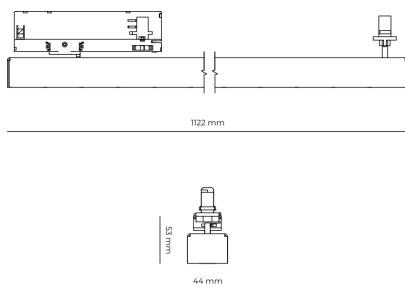

LED 220-240 V 50-60Hz **IP20** **UGR < 19** **CCT 5000 k** **CRI 80+**

Product technical data

Mains voltage	220 - 240V AC, 50/60Hz
Connection method	3-phase track adapter
Dimming type	Non-dimmable
IP rating	20
Protection class	II
Ambient temperature	0 to +25 °C
Light source	LED
Colour temperature	5000k
Color rendering index	80
Rated luminous flux	3,070 lm
Connected load	25.97 W
Luminous efficacy	118.2 lm/W

Ripple	5 %
Inrush current	7 A
Inrush time	28 µs
Optical system	Lenses
Optical part material	PMMA
Housing material	Aluminium
Surface finish	Powder coated
Width	44.00 cm
Height	53.00 cm
Length	1,122.00 cm
Weight	2.80 kg
Service lifetime (L80 B10)	50 000 h
Warranty	5 years

Dimensions

Light distribution