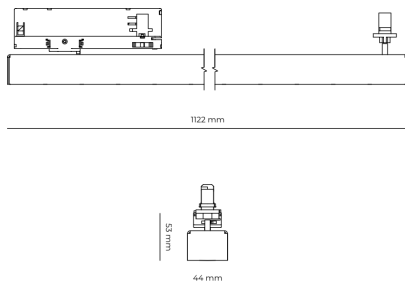

LED 220-240 V 50-60Hz **IP20** **UGR < 19** **CCT 4000 k** **CRI 80+**

Product technical data

Mains voltage	220 - 240V AC, 50/60Hz
Connection method	3-phase track adapter
Dimming type	Non-dimmable
IP rating	20
Protection class	II
Ambient temperature	0 to +25 °C
Light source	LED
Colour temperature	4000k
Color rendering index	80
Rated luminous flux	3,070 lm
Connected load	25.97 W
Luminous efficacy	118.2 lm/W

Ripple	5 %
Inrush current	7 A
Inrush time	28 µs
Optical system	Lenses
Optical part material	PMMA
Housing material	Aluminium
Surface finish	Powder coated
Width	44.00 cm
Height	53.00 cm
Length	1,122.00 cm
Weight	2.80 kg
Service lifetime (L80 B10)	50 000 h
Warranty	5 years

Dimensions

Light distribution