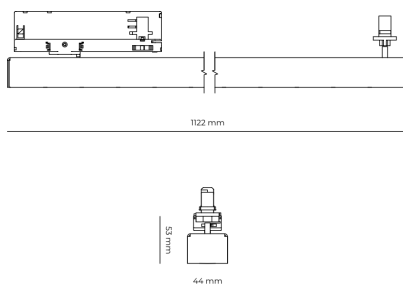

### Product technical data

Mains voltage	220 - 240V AC, 50/60Hz	Ripple	5 %
Connection method	3-phase track adapter	Inrush current	7 A
Dimming type	Non-dimmable	Inrush time	28 μs
IP rating	20	Optical system	Lenses
Protection class	II	Optical part material	PMMA
Ambient temperature	0 to +25 °C	Housing material	Aluminium
Light source	LED	Surface finish	Powder coated
Colour temperature	5000k	Width	44.00 cm
Color rendering index	90	Height	53.00 cm
Rated luminous flux	4,386 lm	Length	1,122.00 cm
Connected load	45.80 W	Weight	2.80 kg
Luminous efficacy	95.8 lm/W	Service lifetime (L80 B10)	50 000 h
		Warranty	5 years

### Dimensions