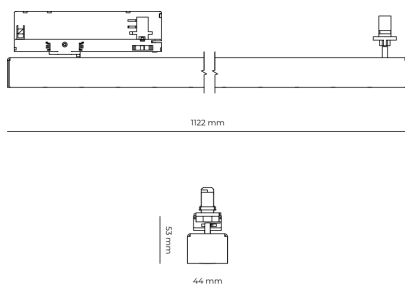

LED 220-240 V 50-60Hz **IP20** **UGR < 19** **CCT 3000 k** **CRI 90+**

Product technical data

Mains voltage	220 - 240V AC, 50/60Hz
Connection method	3-phase track adapter
Dimming type	Non-dimmable
IP rating	20
Protection class	II
Ambient temperature	0 to +25 °C
Light source	LED
Colour temperature	3000k
Color rendering index	90
Rated luminous flux	3,336 lm
Connected load	37.90 W
Luminous efficacy	88.0 lm/W

Ripple	5 %
Inrush current	7 A
Inrush time	28 µs
Optical system	Lenses
Optical part material	PMMA
Housing material	Aluminium
Surface finish	Powder coated
Width	44.00 cm
Height	53.00 cm
Length	1,122.00 cm
Weight	2.80 kg
Service lifetime (L80 B10)	50 000 h
Warranty	5 years

Dimensions

Light distribution