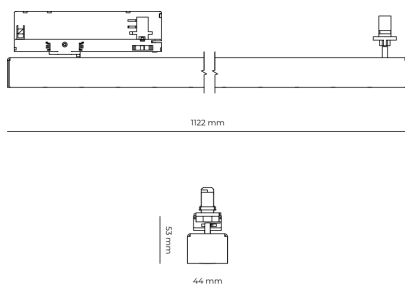

LED 220-240 V 50-60 Hz **IP20** **UGR < 19** **CCT 4000 k** **CRI 90+**

Product technical data

Mains voltage	220 - 240V AC, 50/60Hz
Connection method	3-phase track adapter
Dimming type	Non-dimmable
IP rating	20
Protection class	II
Ambient temperature	0 to +25 °C
Light source	LED
Colour temperature	4000k
Color rendering index	90
Rated luminous flux	3,218 lm
Connected load	33.28 W
Luminous efficacy	96.7 lm/W

Ripple	5 %
Inrush current	7 A
Inrush time	28 μs
Optical system	Lenses
Optical part material	PMMA
Housing material	Aluminium
Surface finish	Powder coated
Width	44.00 cm
Height	53.00 cm
Length	1,122.00 cm
Weight	2.80 kg
Service lifetime (L80 B10)	50 000 h
Warranty	5 years

Dimensions

Light distribution