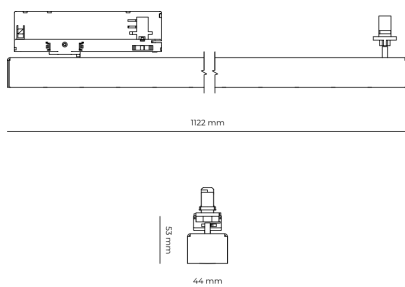

### Product technical data

Mains voltage	220 - 240V AC, 50/60Hz	Ripple	5 %
Connection method	3-phase track adapter	Inrush current	7 A
Dimming type	Non-dimmable	Inrush time	28 μs
IP rating	20	Optical system	Lenses
Protection class	II	Optical part material	PMMA
Ambient temperature	0 to +25 °C	Housing material	Aluminium
Light source	LED	Surface finish	Powder coated
Colour temperature	4000k	Width	44.00 cm
Color rendering index	80	Height	53.00 cm
Rated luminous flux	3,070 lm	Length	1,122.00 cm
Connected load	25.97 W	Weight	2.80 kg
Luminous efficacy	118.2 lm/W	Service lifetime (L80 B10)	50 000 h
		Warranty	5 years

### Dimensions