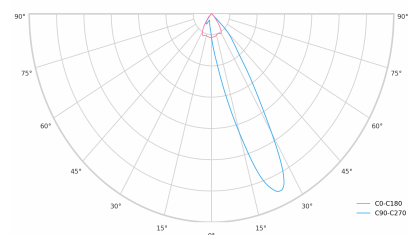

Light distribution