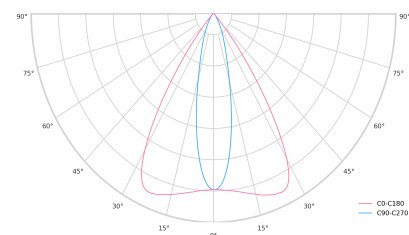

Light distribution