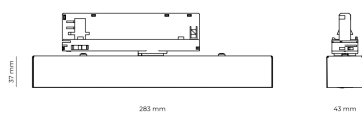

LED 220-240 V 50-60 Hz **IP20**   **UGR < 19** **CCT 3000 k** **CRI 90+**

Product technical data

Mains voltage	220 - 240V AC, 50/60Hz	Ripple	5 %
Connection method	3-phase track adapter	Inrush current	17 A
Dimming type	Non-dimmable	Inrush time	172 µs
IP rating	20	Optical system	Lenses
Protection class	II	Optical part material	PMMA
Ambient temperature	0 to +25 °C	Surface finish	Powder coated
Light source	LED	Width	43.00 cm
Colour temperature	3000k	Height	37.00 cm
Color rendering index	90	Length	284.00 cm
Rated luminous flux	1,226 lm	Weight	0.45 kg
Connected load	13.97 W	Service lifetime (L80 B10)	50 000 h
Luminous efficacy	87.8 lm/W	Warranty	5 years

Dimensions

Light distribution