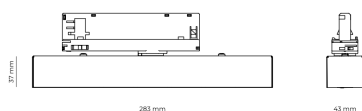

Ripple	5 %
Inrush current	17 A
Inrush time	172 µs
Optical system	Lenses
Optical part material	PMMA
Surface finish	Powder coated
Width	43.00 cm
Height	37.00 cm
Length	283.00 cm
Weight	0.45 kg
Service lifetime (L80 B10)	50 000 h
Warranty	5 years

Dimensions

Light distribution