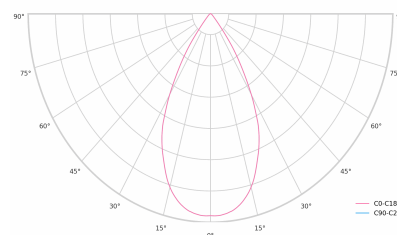

Light distribution